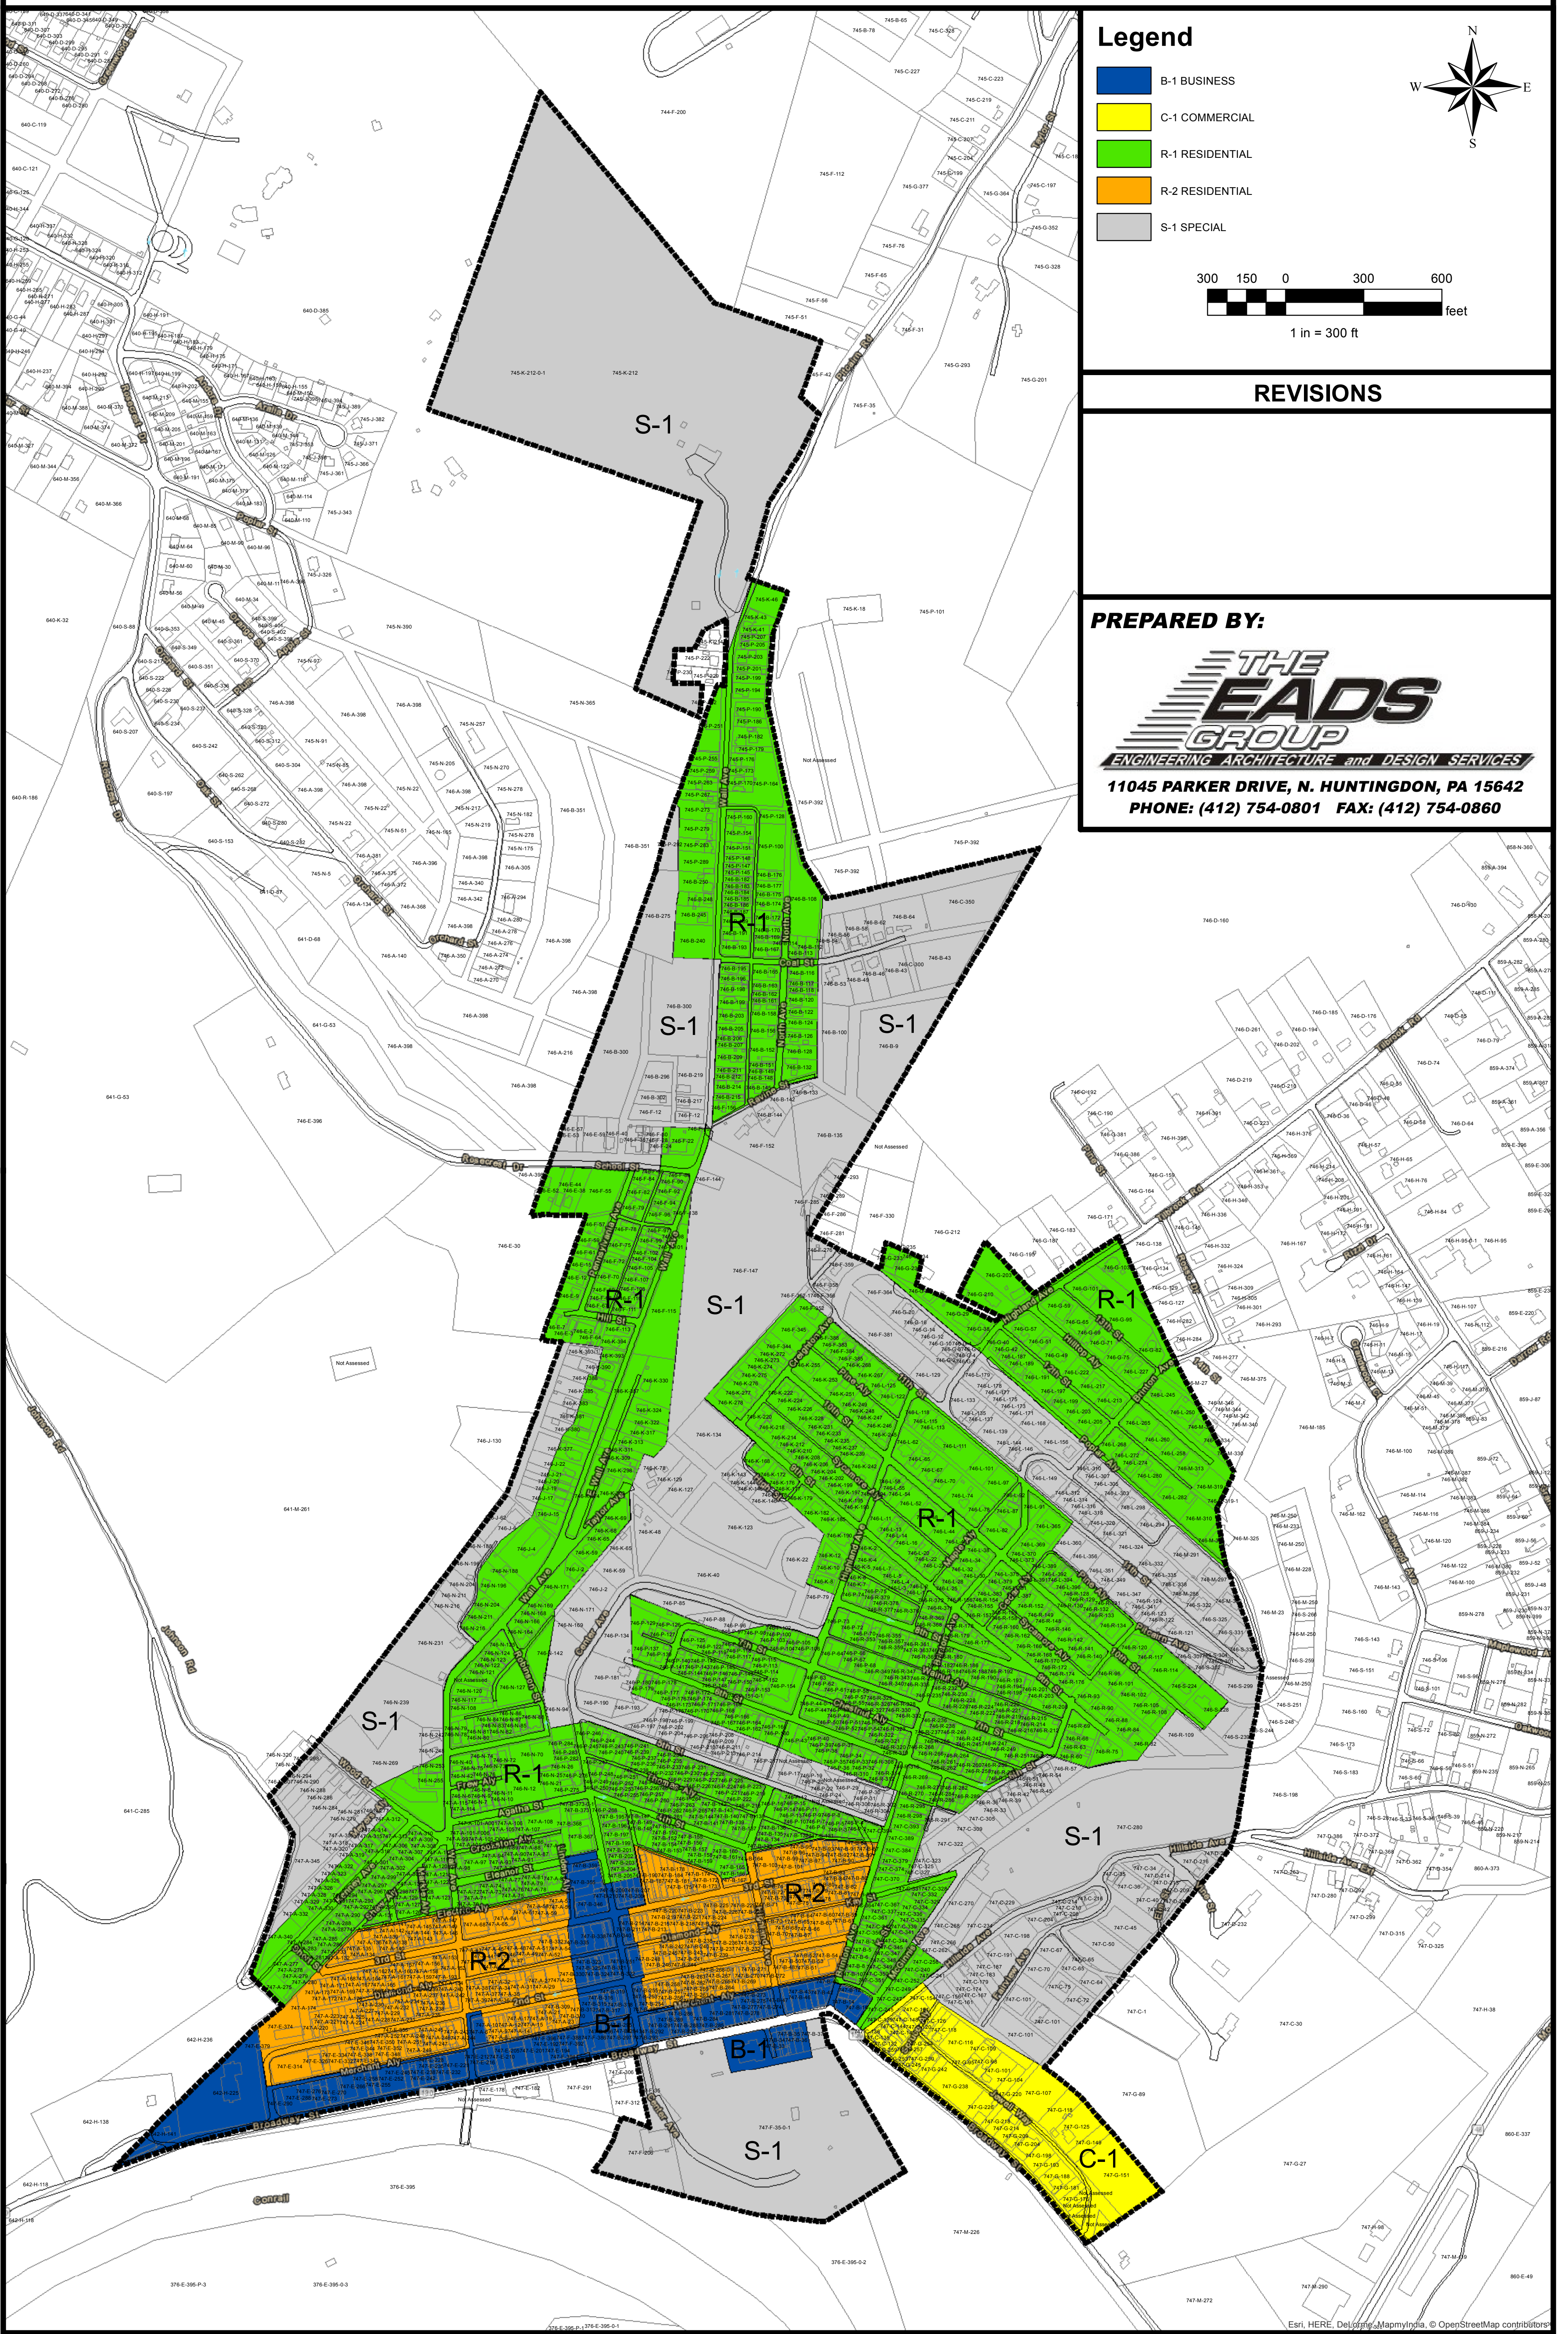

ZONING MAP

PITCAIRN BOROUGH ALLEGHENY COUNTY, PENNSYLVANIA

Legend

- B-1 BUSINESS
- C-1 COMMERCIAL
- R-1 RESIDENTIAL
- R-2 RESIDENTIAL
- S-1 SPECIAL

REVISIONS

PREPARED BY:

THE EADS GROUP
ENGINEERING ARCHITECTURE and DESIGN SERVICES
11045 PARKER DRIVE, N. HUNTINGDON, PA 15642
PHONE: (412) 754-0801 FAX: (412) 754-0860